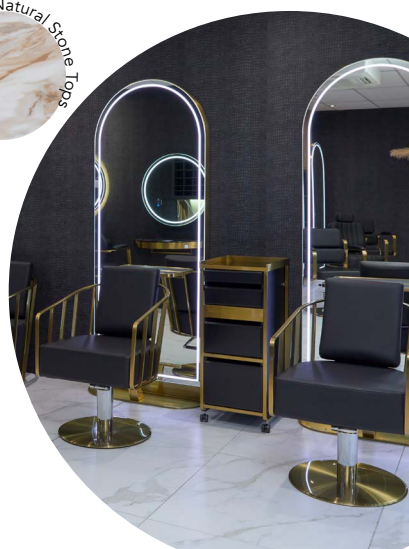

H: 90cm W: 89cm D: 38cm
QSE02-A1460/QSE02-AT02/MB02

Choice of 8 Natural Stone Tops