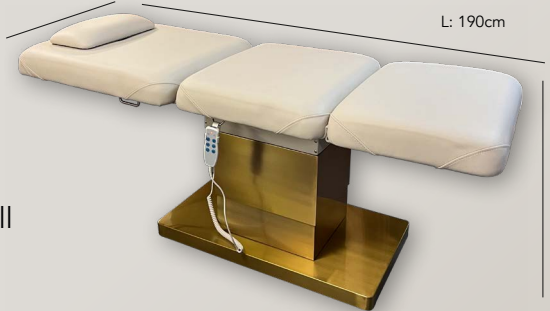

FEATURES INCLUDE :

- Electric 3 Motor System
- Remote Controlled
- Adjustable Backrest
- Adjustable Footrest
- Face hole with Cushioned Infill
- One Column Lift Mechanism
- Gold Metal Finish
- Customisable

W: 70cm

L: 190cm