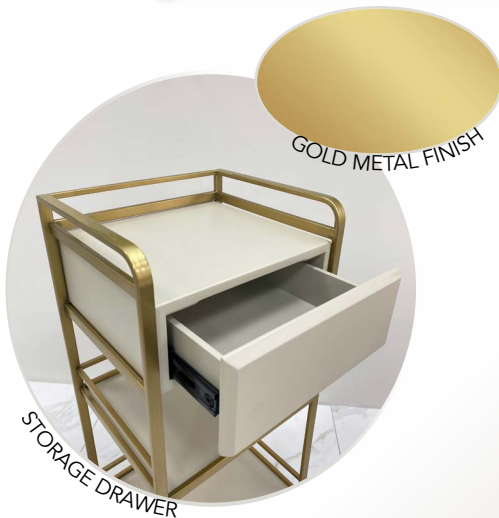

The Halli Beauty Trolleys

H: 87cm W: 36cm D: 40cm

The Halli Trolley provides a stylish storage solution for all yoursalon needs. With its storage drawer and easy access open shelves, this trolley allows you to store a range of items all in one place. Featuring our premium, easy glide wheels, this trolley travels effortlessly across the salon floor. Its gold metal finish frame gives it a classy look while also serving as handles for easy movement.

QTE02-DT07/09N/BLACK