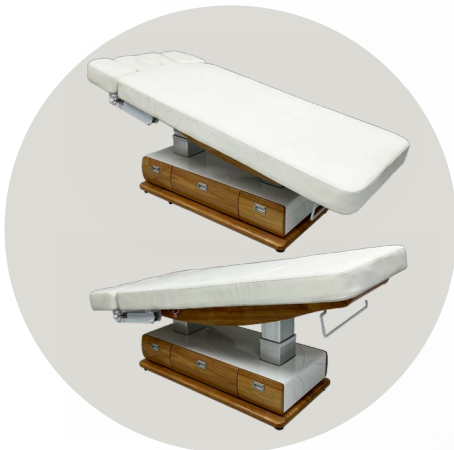

Adjustable/Removable Arms

Face Hole with Infill

Remote Controlled

Chair Position

Lies Completely Flat

Height Adjustable - 57 - 87cm

15° Tilt Angle

Storage Cupboards

Face Hole with Infill

Remote Controlled

HEIGHT ADJUSTABLE 60 - 85cm

LIES COMPLETELY FLAT

15° Tilt Angle

Manual Armrest Adjustment  
0 - 165mm