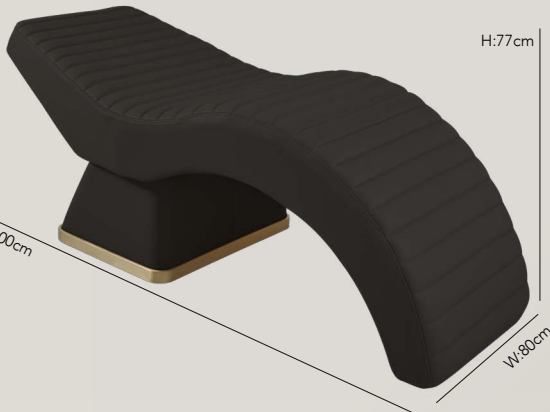

# The Hourglass Lash Bed

We have manufactured the perfect Lash Bed for you and your clients. Designed with comfort in mind, the lash bed features a curved structure and luxury padding to ensure your clients are well supported and relaxed throughout the duration of their treatment. The minimalistic feel makes this bed the perfect addition to any modern-day beauty salon offering treatments such as lash extensions, eyebrow waxing and tinting, facials, and lots more. Available in a wide range of fabric, metal and stitching finishes - you can design your bed to suit your salon's style.

DELUXE CURVED SHAPE TO PROVIDE  
MAXIMUM COMFORT

QWE02-2340/2341/HJ8701

DELUXE PADDED CUSHION

**FEATURES INCLUDE:**

- Curved Structure
- Gold Metal Finish
- Luxury Padding
- Stitching Available
- Customisable